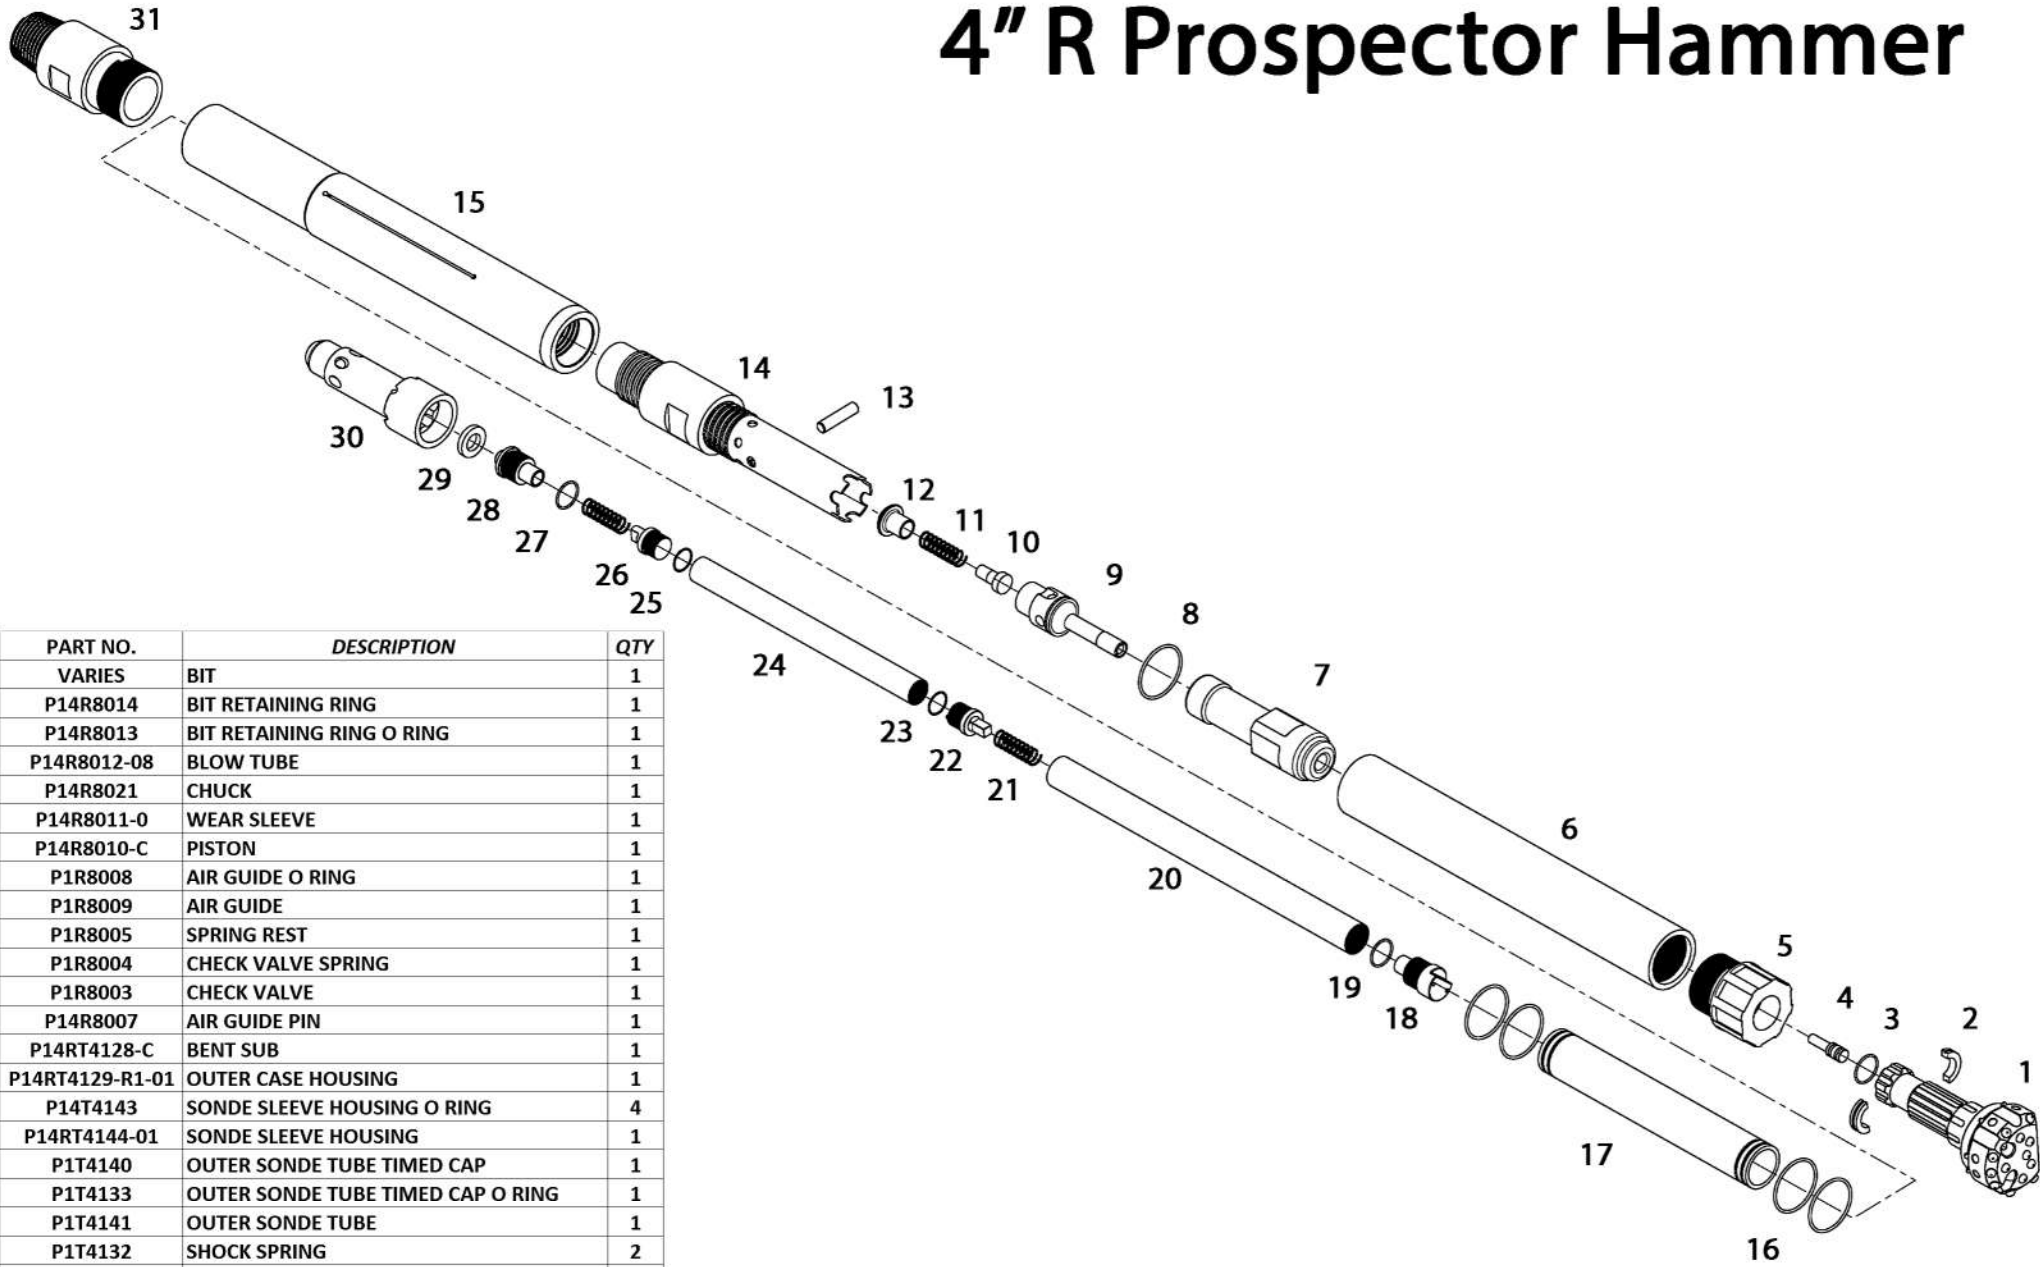

4" R Prospector Hammer

NO:	PART NO.	DESCRIPTION	QTY
1	VARIES	BIT	1
2	P14R8014	BIT RETAINING RING	1
3	P14R8013	BIT RETAINING RING O RING	1
4	P14R8012-08	BLOW TUBE	1
5	P14R8021	CHUCK	1
6	P14R8011-0	WEAR SLEEVE	1
7	P14R8010-C	PISTON	1
8	P1R8008	AIR GUIDE O RING	1
9	P1R8009	AIR GUIDE	1
10	P1R8005	SPRING REST	1
11	P1R8004	CHECK VALVE SPRING	1
12	P1R8003	CHECK VALVE	1
13	P14R8007	AIR GUIDE PIN	1
14	P14RT4128-C	BENT SUB	1
15	P14RT4129-R1-01	OUTER CASE HOUSING	1
16	P14T4143	SONDE SLEEVE HOUSING O RING	4
17	P14RT4144-01	SONDE SLEEVE HOUSING	1
18	P1T4140	OUTER SONDE TUBE TIMED CAP	1
19	P1T4133	OUTER SONDE TUBE TIMED CAP O RING	1
20	P1T4141	OUTER SONDE TUBE	1
21	P1T4132	SHOCK SPRING	2
22	P1T4138	INNER SONDE TUBE TIMED CAP	1
23	P1T4135	INNER SONDE TUBE TIMED CAP O RING	1
24	P1T4136	INNER SONDE TUBE	1
25	P1T4135	INNER SONDE TUBE TERMINAL CAP O RING	1
26	P1T4134	INNER SONDE TUBE TERMINAL CAP	1
27	P1T4133	OUTER SONDE TUBE TERMINAL CAP O RING	1
28	P1T4131	OUTER SONDE TUBE TERMINAL CAP	1
29	P1T4142	THRUST WASHER	1
30	P14BRT4146-01	AIR DIFFUSER	1
31	P14RT4130-R1	BACKHEAD	1