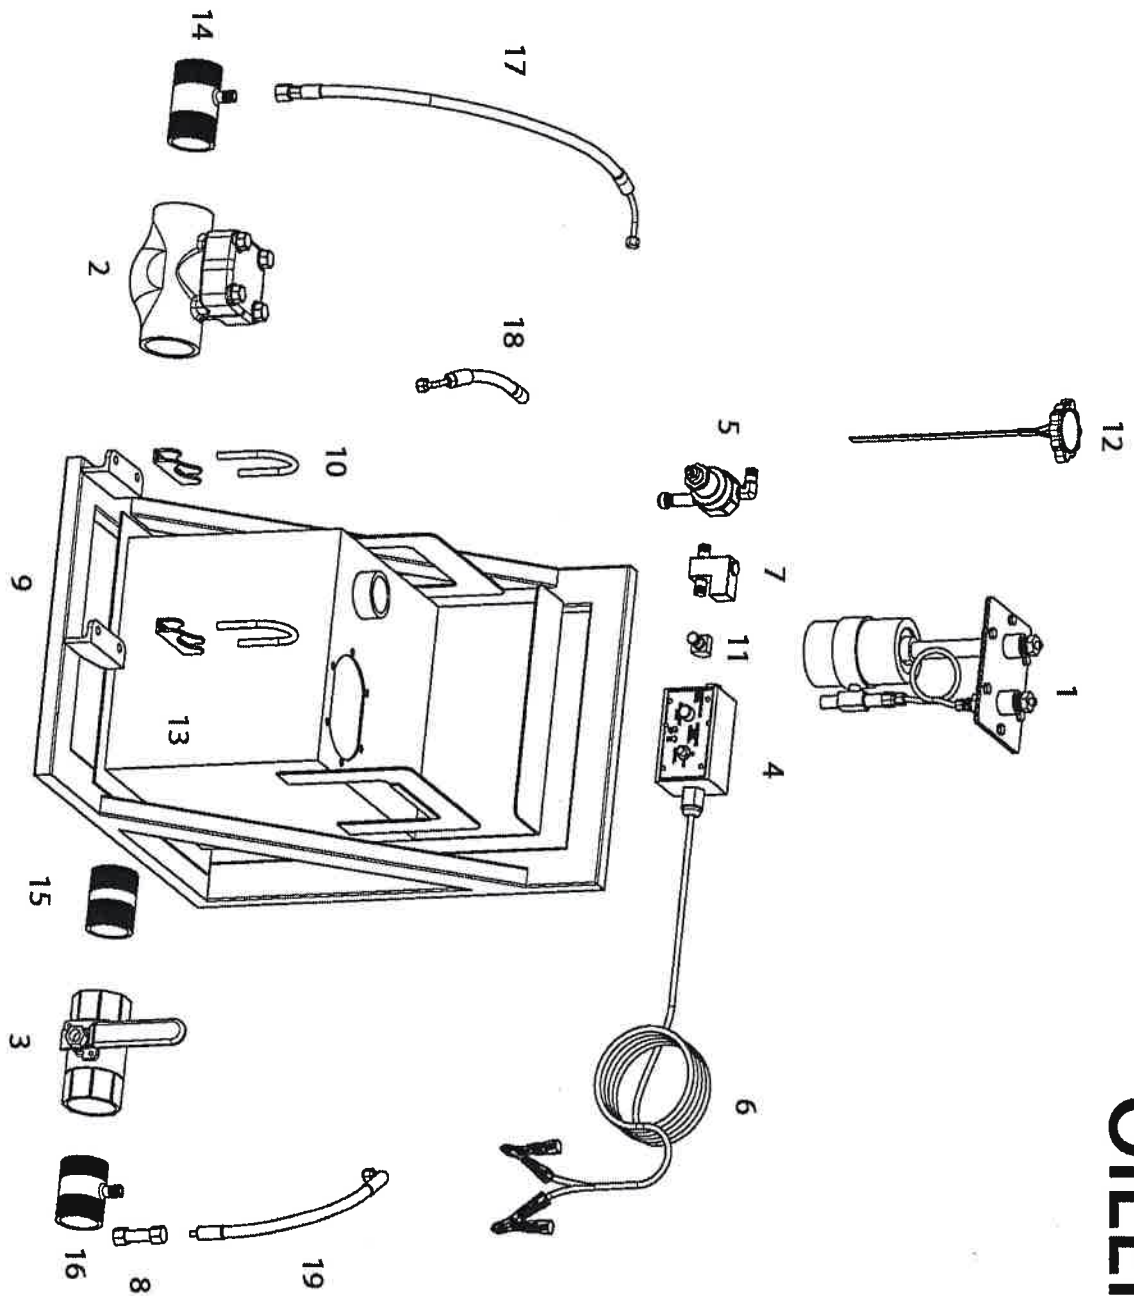

OILER

NO:	PART NO.	DESCRIPTION	QTY
1	P1SP060	OILER PUMP	1
2	P1SP062	2" CHECK VALVE	1
3	P1SP064	2" BALL VALVE	1
4	P1SP066	OILER CONTROL	1
5	P1SP069	AIR REGULATOR	1
6	P1SP093	POWER CORD	1
7	P1SP102	OILER SOLENOID (12V MAC VALVE)	1
8	P1SP104	1/4" CHECK VALVE	1
9	P1SP106	OILER FRAME	1
10	P1SP107	U BOLTS & SADDLES	2
11	P1SP108	BRASS HOSE ADAPT.	1
12	P1SP110	OIL TANK CAP	1
13	P1SP112	OIL TANK	1
14	P1SP113	2" X 4" VENTURI TUBE	1
15	P1SP114	2" X 3" CLOSE NIPPLE	1
16	P1SP115	2" X 3" VENTURI TUBE	1
17	P1SP116	HOSE # 1	1
18	P1SP117	HOSE # 2	1
19	P1SP118	HOSE # 3	1