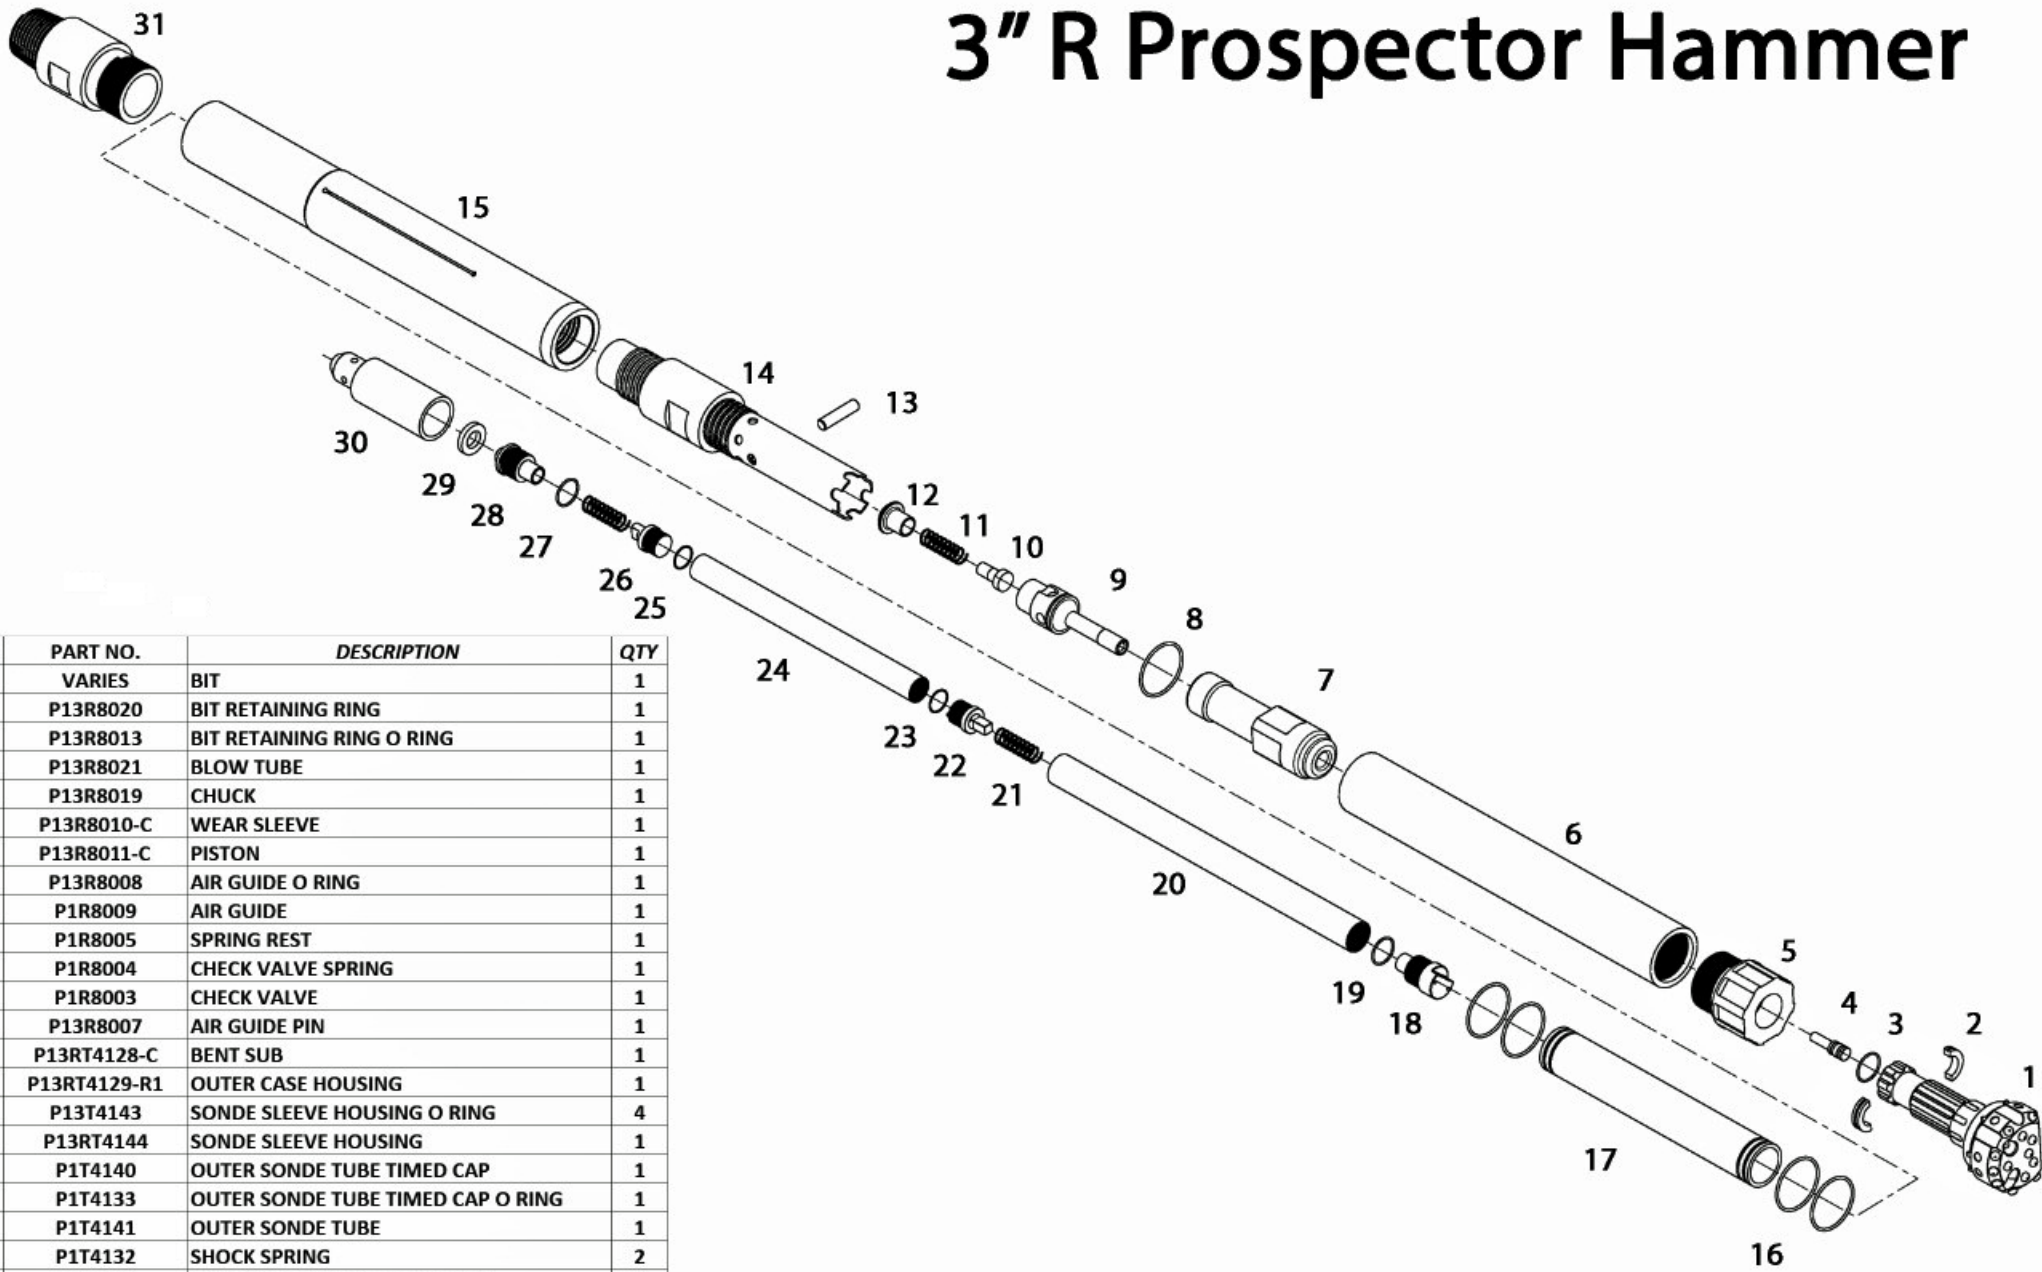

3" R Prospector Hammer

NO:	PART NO.	DESCRIPTION	QTY
1	VARIES	BIT	1
2	P13R8020	BIT RETAINING RING	1
3	P13R8013	BIT RETAINING RING O RING	1
4	P13R8021	BLOW TUBE	1
5	P13R8019	CHUCK	1
6	P13R8010-C	WEAR SLEEVE	1
7	P13R8011-C	PISTON	1
8	P13R8008	AIR GUIDE O RING	1
9	P1R8009	AIR GUIDE	1
10	P1R8005	SPRING REST	1
11	P1R8004	CHECK VALVE SPRING	1
12	P1R8003	CHECK VALVE	1
13	P13R8007	AIR GUIDE PIN	1
14	P13RT4128-C	BENT SUB	1
15	P13RT4129-R1	OUTER CASE HOUSING	1
16	P13T4143	SONDE SLEEVE HOUSING O RING	4
17	P13RT4144	SONDE SLEEVE HOUSING	1
18	P1T4140	OUTER SONDE TUBE TIMED CAP	1
19	P1T4133	OUTER SONDE TUBE TIMED CAP O RING	1
20	P1T4141	OUTER SONDE TUBE	1
21	P1T4132	SHOCK SPRING	2
22	P1T4138	INNER SONDE TUBE TIMED CAP	1
23	P1T4135	INNER SONDE TUBE TIMED CAP O RING	1
24	P1T4136	INNER SONDE TUBE	1
25	P1T4135	INNER SONDE TUBE TERMINAL CAP O RING	1
26	P1T4134	INNER SONDE TUBE TERMINAL CAP	1
27	P1T4135	OUTER SONDE TUBE TERMINAL CAP O RING	1
28	P1T4131	OUTER SONDE TUBE TERMINAL CAP	1
29	P1T4142	THRUST WASHER	1
30	P13BRT4146	AIR DIFFUSER	1
31	P13RT4130-R1	BACKHEAD	1